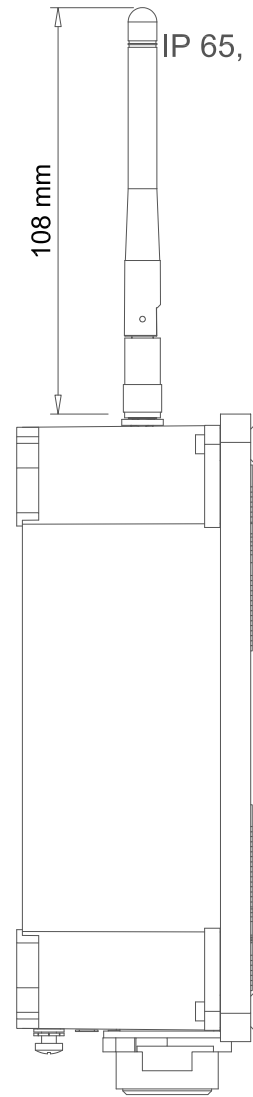

InterLAN-E.GSM

EASY.GSM

IP 65, wall mount, Over IP / PoE/24V GSM audio gateway

Dimensions

Description

Connections

Ethernet

Ethernet PoE	Wire
RJ45 IEEE802.11af	
1	White/orange
2	Orange
3	White/green
4	Blue
5	White/Blue
6	Green
7	White/Brown
8	Brown

24Vdc In

24 Vdc in	Wire
5 male socket	
1	+24V@10W 1x1.5
2	0V 1x1.5
3	reserved
4	reserved
5	earth 1x1.5

Connection diagram