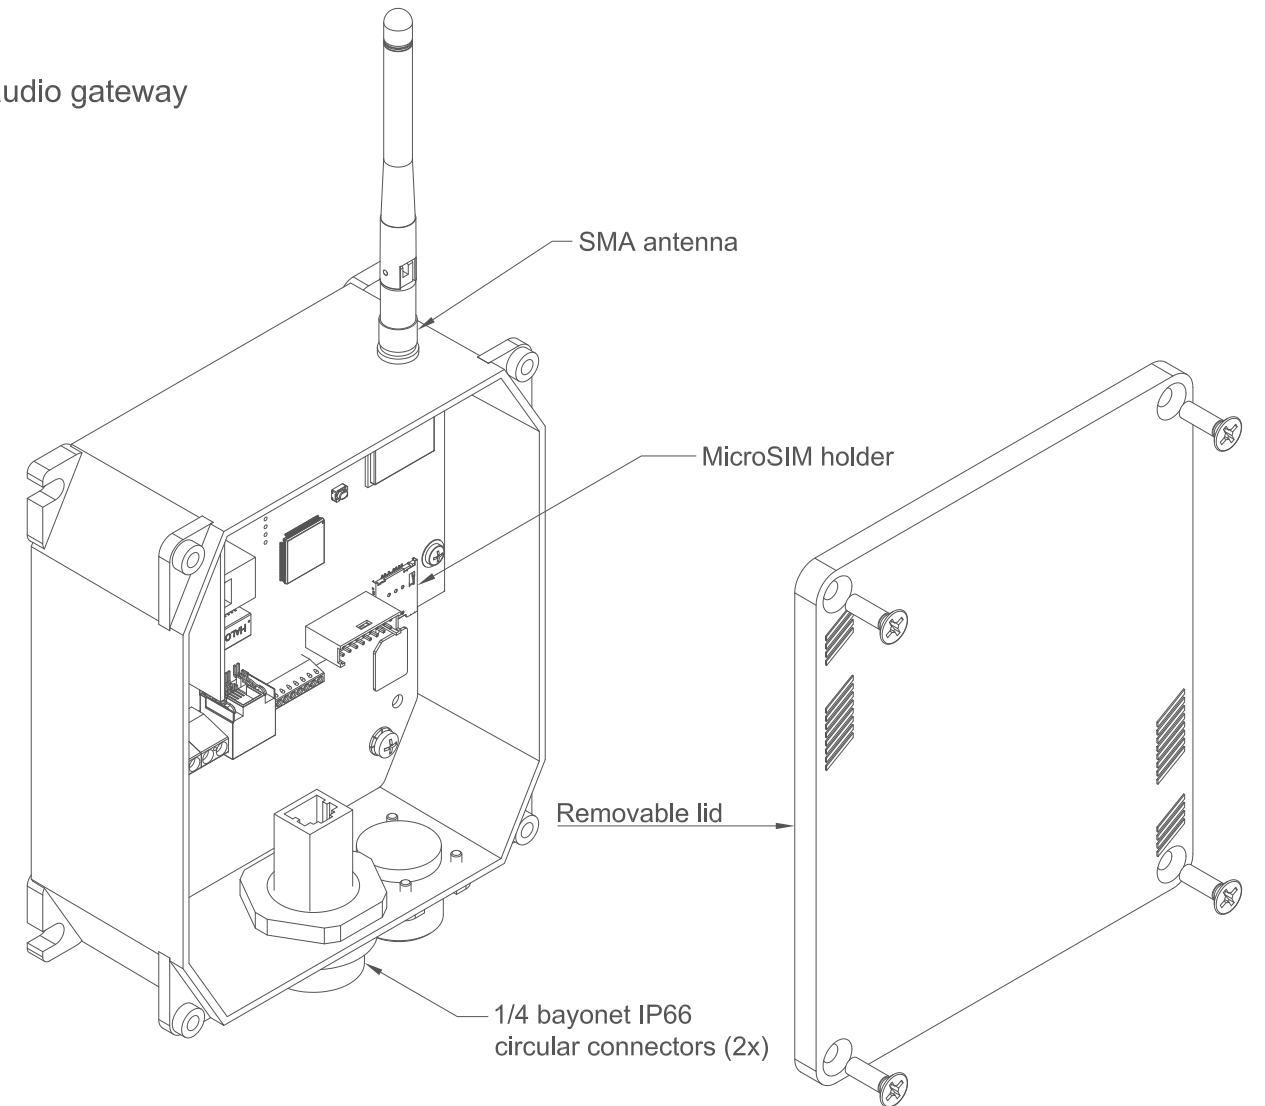

InterLAN-E.GSM

EASY.GSM

IP 65, wall mount, Over IP / PoE/24V GSM audio gateway

Dimensions

Description

Connections

Ethernet

Ethernet PoE	Wire
RJ45 IEEE802.11af	
1	White/orange
2	Orange
3	White/green
4	Blue
5	White/Blue
6	Green
7	White/Brown
8	Brown

24Vdc In

24 Vdc in	Wire
5 male socket	
1	+24V@10W 1x1.5
2	0V 1x1.5
3	reserved
4	reserved
5	earth 1x1.5

Connection diagram