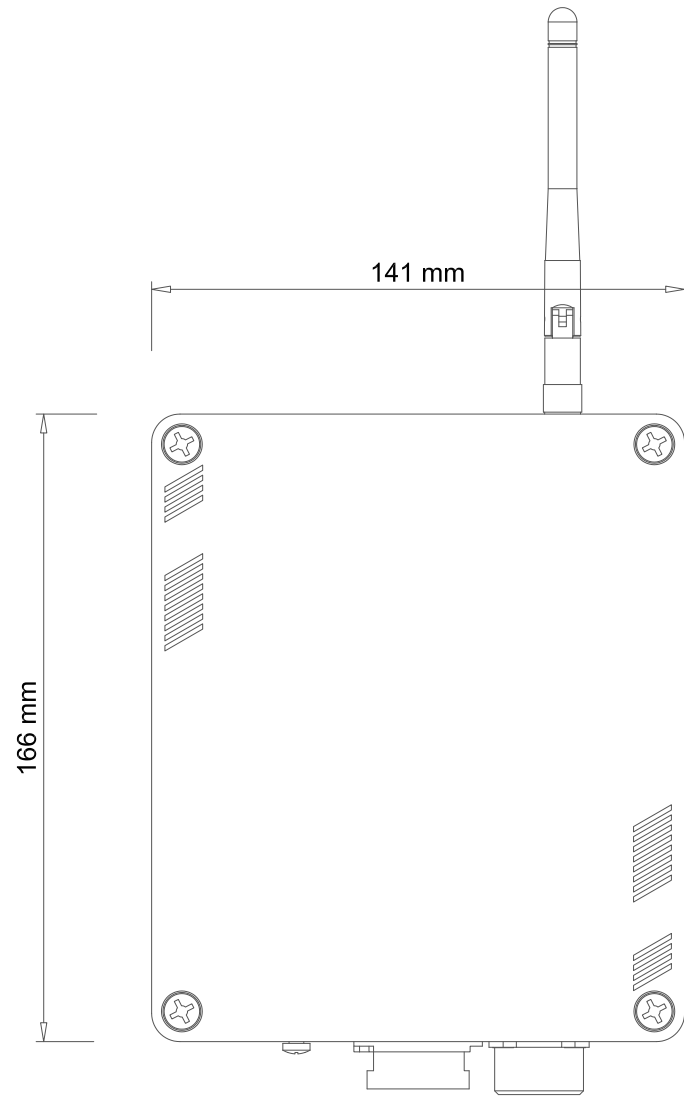

InterLAN-E.GSM

EASY.GSM

IP 65, wall mount, Over IP / PoE/24V GSM audio gateway

Dimensions

Description

Connections

Ethernet

Ethernet PoE	Wire
RJ45 IEEE802.11af	
1	White/orange
2	Orange
3	White/green
4	Blue
5	White/Blue
6	Green
7	White/Brown
8	Brown

24Vdc In

24 Vdc in	Wire
5 male socket	
1	+24V@10W 1x1.5
2	0V 1x1.5
3	reserved
4	reserved
5	earth 1x1.5

Connection diagram