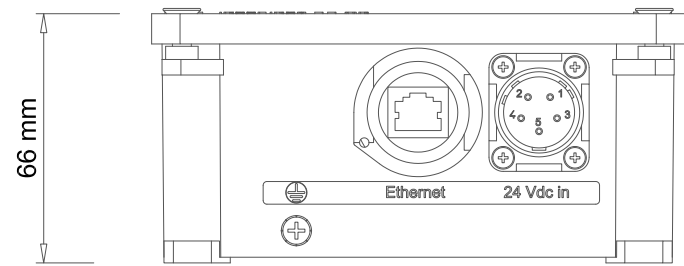

InterLAN-E.GSM

EASY.GSM

IP 65, wall mount, Over IP / PoE/24V GSM audio gateway

Dimensions

Description

Connections

Ethernet

Ethernet PoE	Wire
RJ45 IEEE802.11af	
1	White/orange
2	Orange
3	White/green
4	Blue
5	White/Blue
6	Green
7	White/Brown
8	Brown

24Vdc In

24 Vdc in	Wire
5 male socket	
1	+24V@10W 1x1.5
2	0V 1x1.5
3	reserved
4	reserved
5	earth 1x1.5

Connection diagram